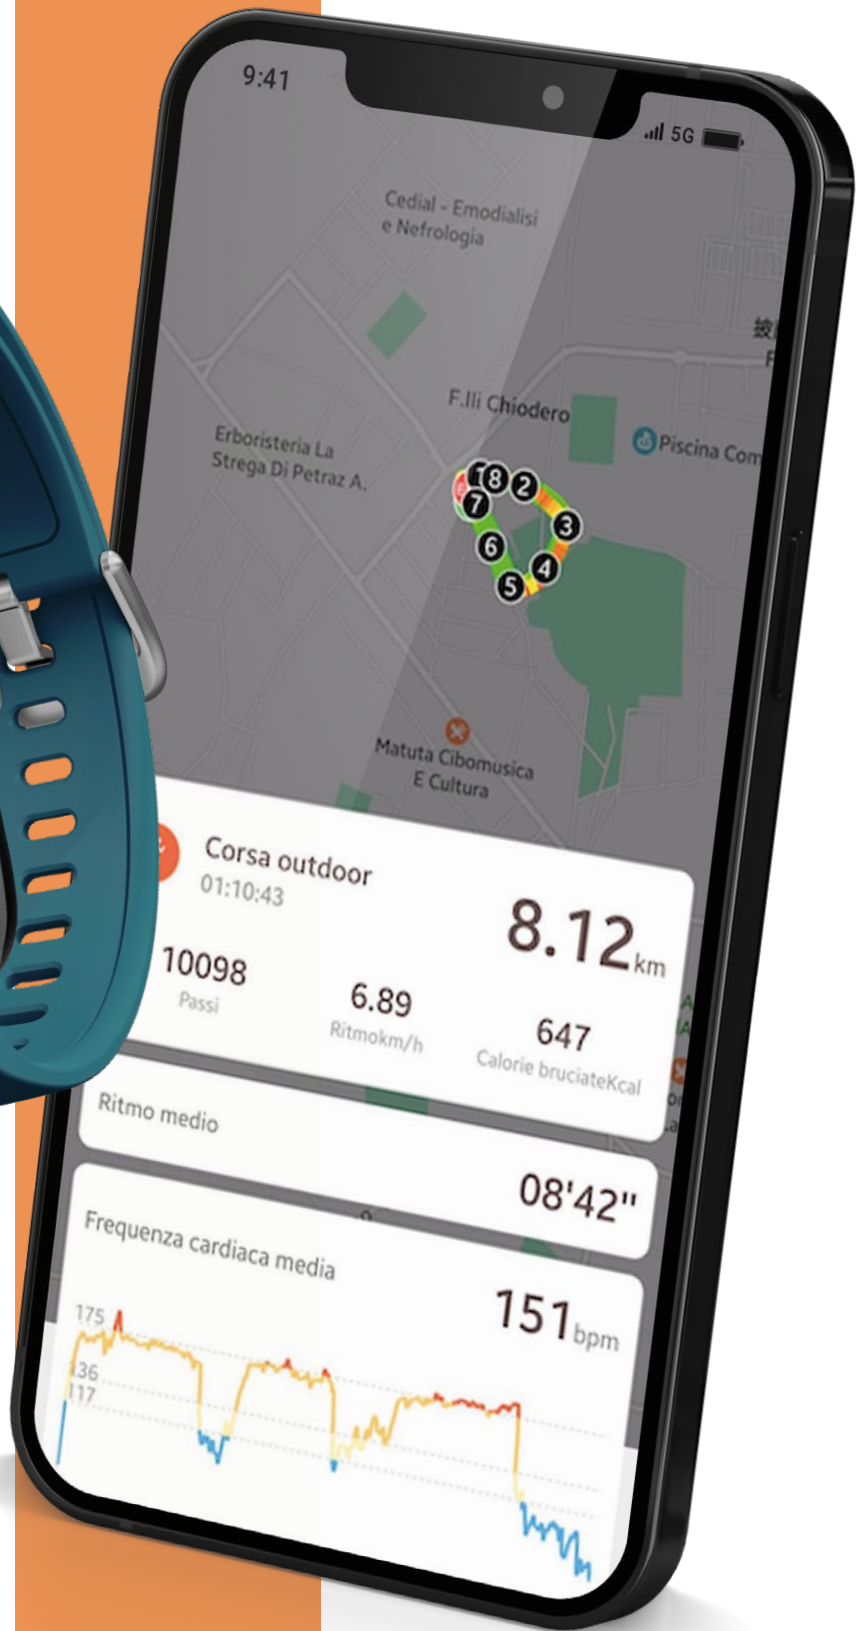

#### EN - Specifications

**CPU:** nRF52840 | **Display:** 1.3" TFT-LCD Colorful, full touch | **Technology:** BT 5.0, G-SENSOR, Waterproof IP68 | **Battery:** 210 mAh Li-polymer | **Compatibility:** iOS 9.0 or above and Android 5.0 or above | **Dimensions:** 250mm x 37mm x 12mm | **Other Function:** Built-in GPS, Call waiting, Notifications, Heart rate, Pedometer, Calories, Distance, Stopwatch, Sleep Monitor, Sports (Running, Walking, Hiking, Pool swimming, Cycling, Yoga etc.), Wrist Sense, Music remote control, Report menstrual.

**TM-MOVE-SBK**  
€ 99,99

**TM-MOVE-SBL**  
€ 99,99

**TM-MOVE-PK**  
€ 99,99

**TM-MOVE-GDRBK**  
€ 99,99

TM-MOVE-SGR  
€ 99,99

TM-HAVA-VI  
€ 89,99

21

**HAVA**  
SMARTWATCH